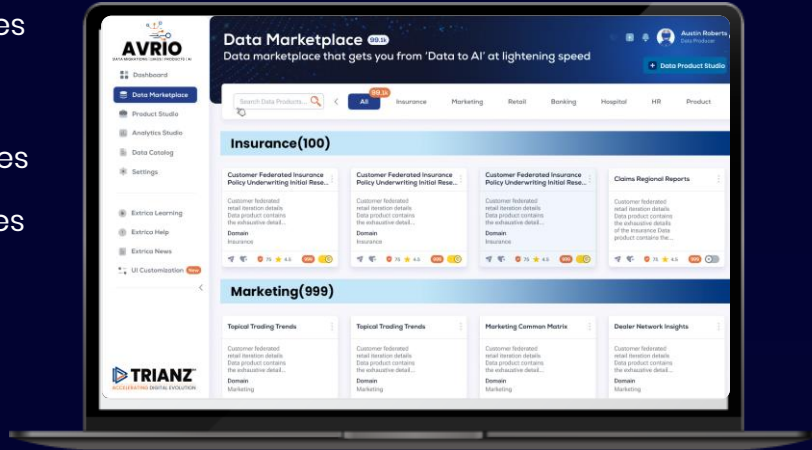

What is Avrio?

Avrio is a data to AI platform that revolutionizes data management and accelerates digital transformation.

Our single, comprehensive solution streamlines the entire data-to-AI journey. With a conversational AI interface, Avrio democratizes data access and insights for all users, regardless of technical expertise.

By consolidating multiple data tools, Avrio eliminates complexity, reduce costs, and accelerates decision-making.

What does it really mean at execution level?

Imagine all enterprise and third-party data being available as data products to authorized users so they can easily apply GenAI and conversational analytics on the complete data set to get illuminating insights.

All this with ZERO coding or querying.

Meet Avrio Conversa, our AI assistant

Avrio Conversa's GenAI capabilities let you talk to all your data to unlock unprecedented possibilities. With Avrio Conversa you can get: